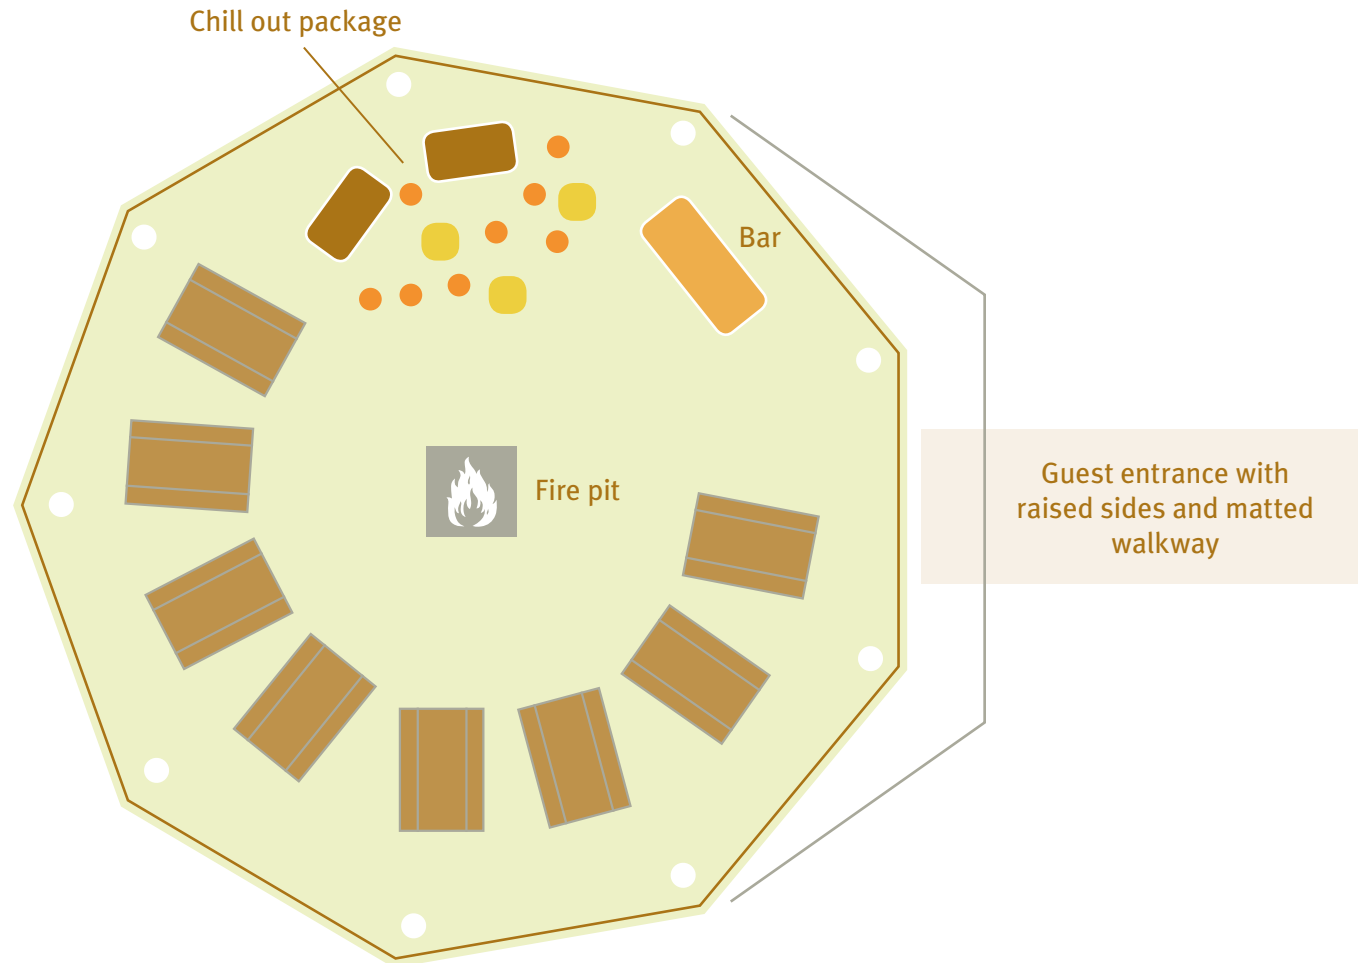

## Single Giant Hat Tipi

48-64 guests

Available with bar, chill out package  
and fire pit

Overall dimensions

- 10.3 x 10.3 sides down
- 10.3 x 11.8 sides up

This is a sample layout and many other variations can be achieved. This is something we always discuss during the booking and planning process.