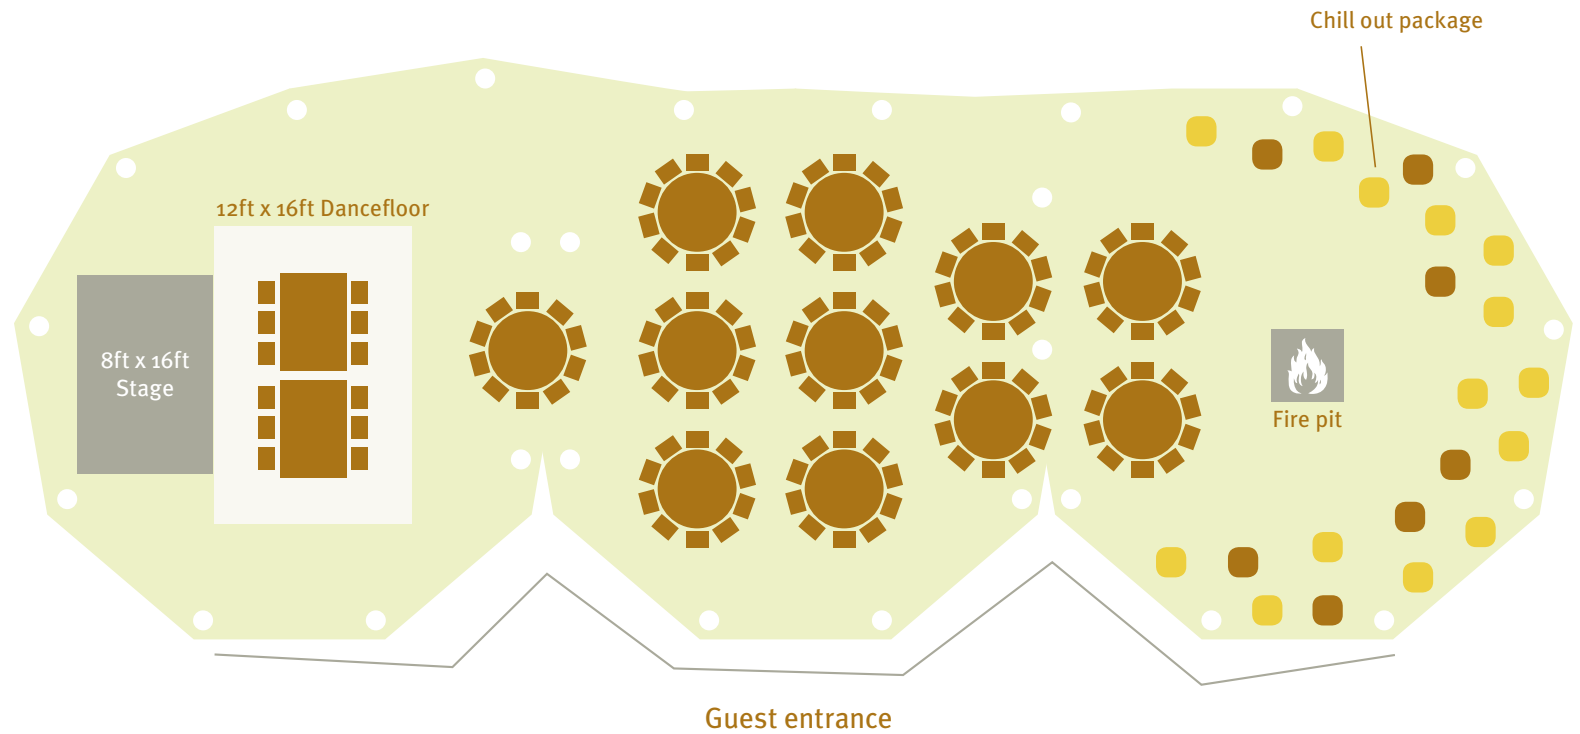

Three Giant Hats Tipi

Up to 150 guests

Available with bar, dancefloor,
chill out package and fire pit

Overall dimensions

- 30.9 x 10.3 sides down
- 30.9 x 11.8 sides up

This is a sample layout and many other variations can be achieved. This is something we always discuss during the booking and planning process.