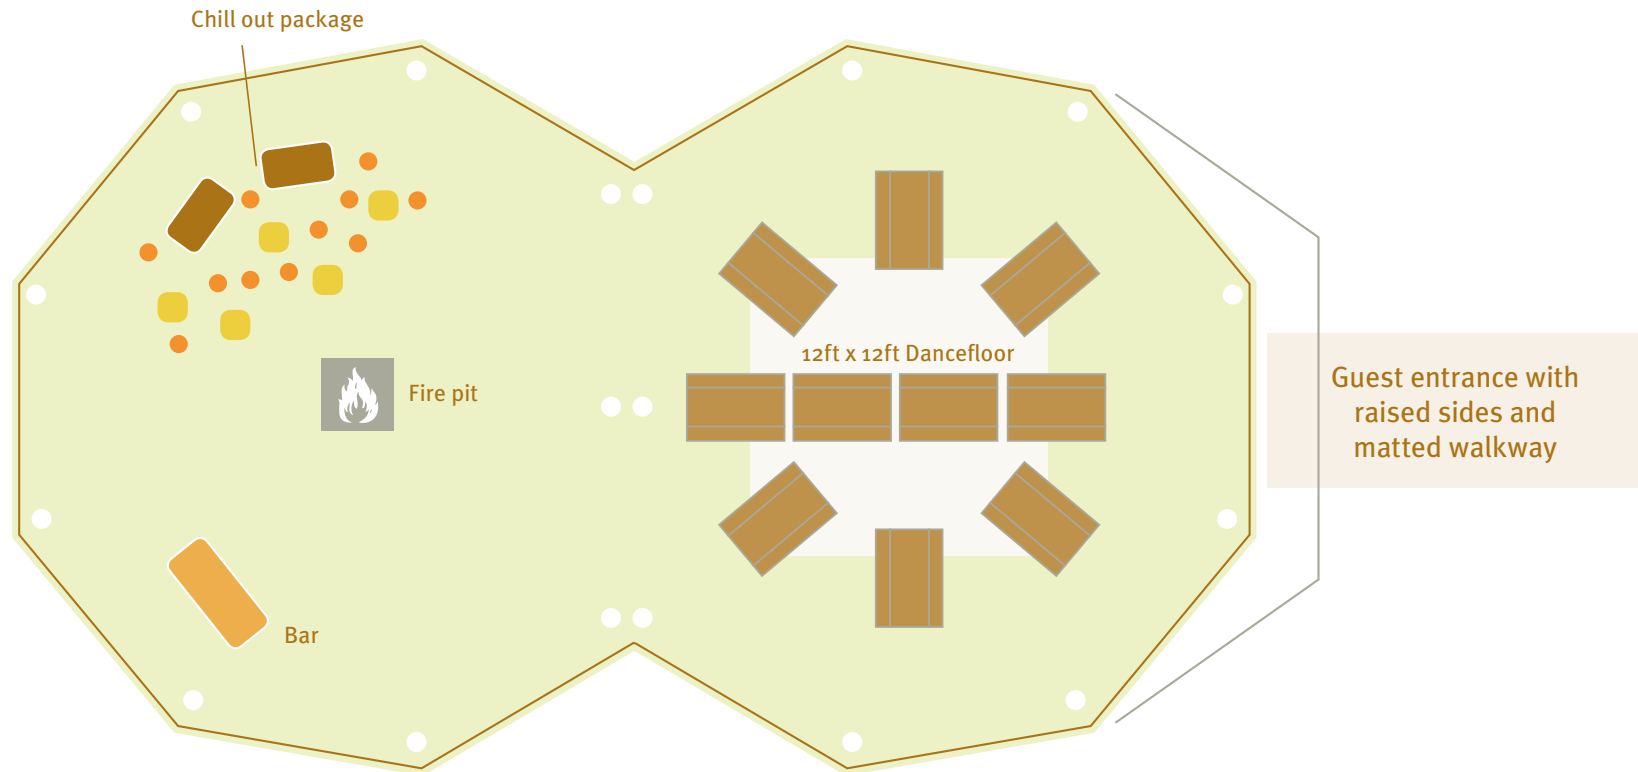

Two Giant Hats Tipi

Up to 120 guests

Available with bar, dancefloor,
chill out package and fire pit

Overall dimensions

- 20.4 x 10.3 sides down
- 20.4 x 11.8 sides up

This is a sample layout and many other variations can be achieved. This is something we always discuss during the booking and planning process.